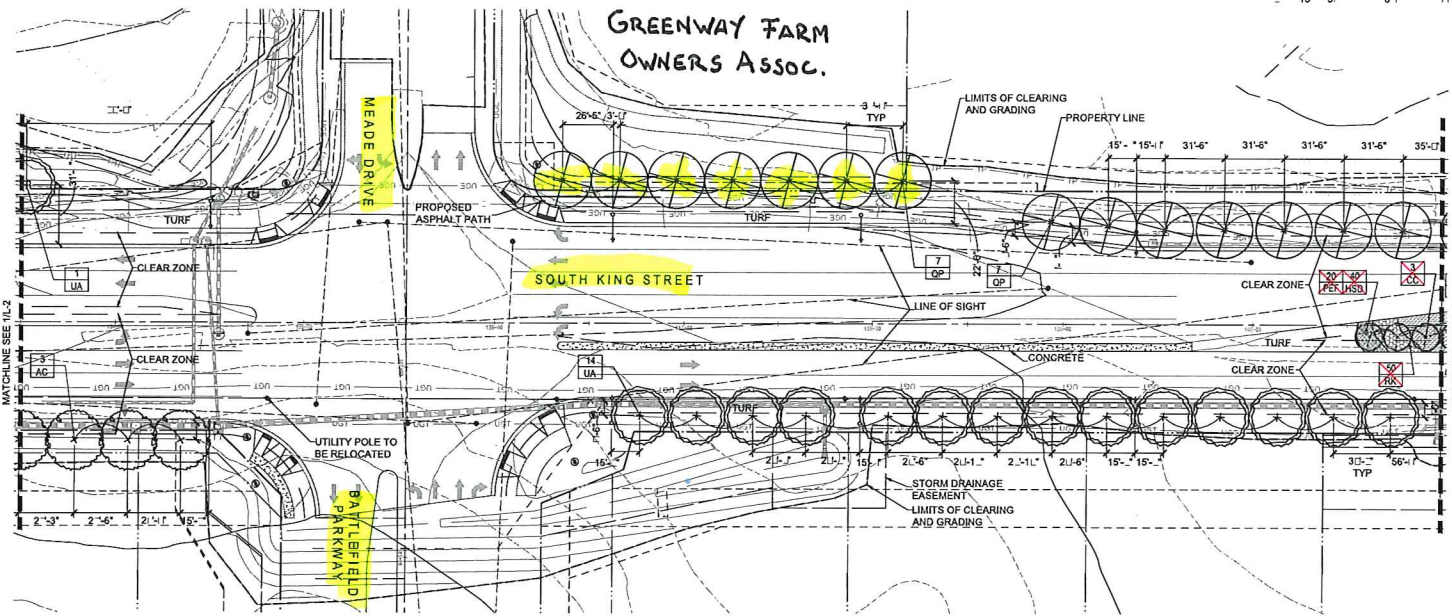

1 PLANTING PLAN

2 PLANTING PLAN